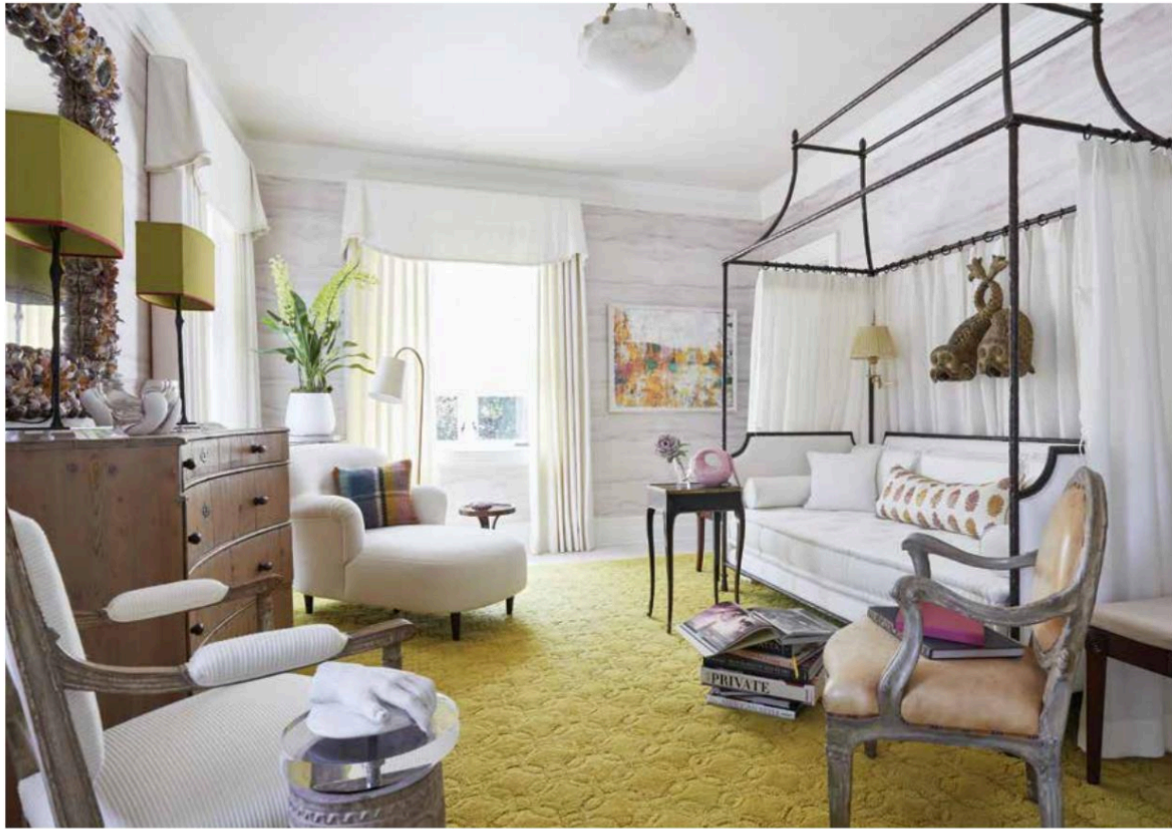

JOSH HILDRETH

Josh Hildreth Interiors

"I inherited my love of design from my late mother, who I dedicated this effort to. While she did not live to see the room, she was very much part of the design process."

— Josh Hildreth

ALLIE MANN

Case Architects & Remodelers

"McLean is a thriving community that has a small town feel and nestled just minutes (or in some cases even a stoplight) from Washington, DC. I should know, I am a resident."

— Allie Mann

FEDERICA ASACK

Masseria Chic